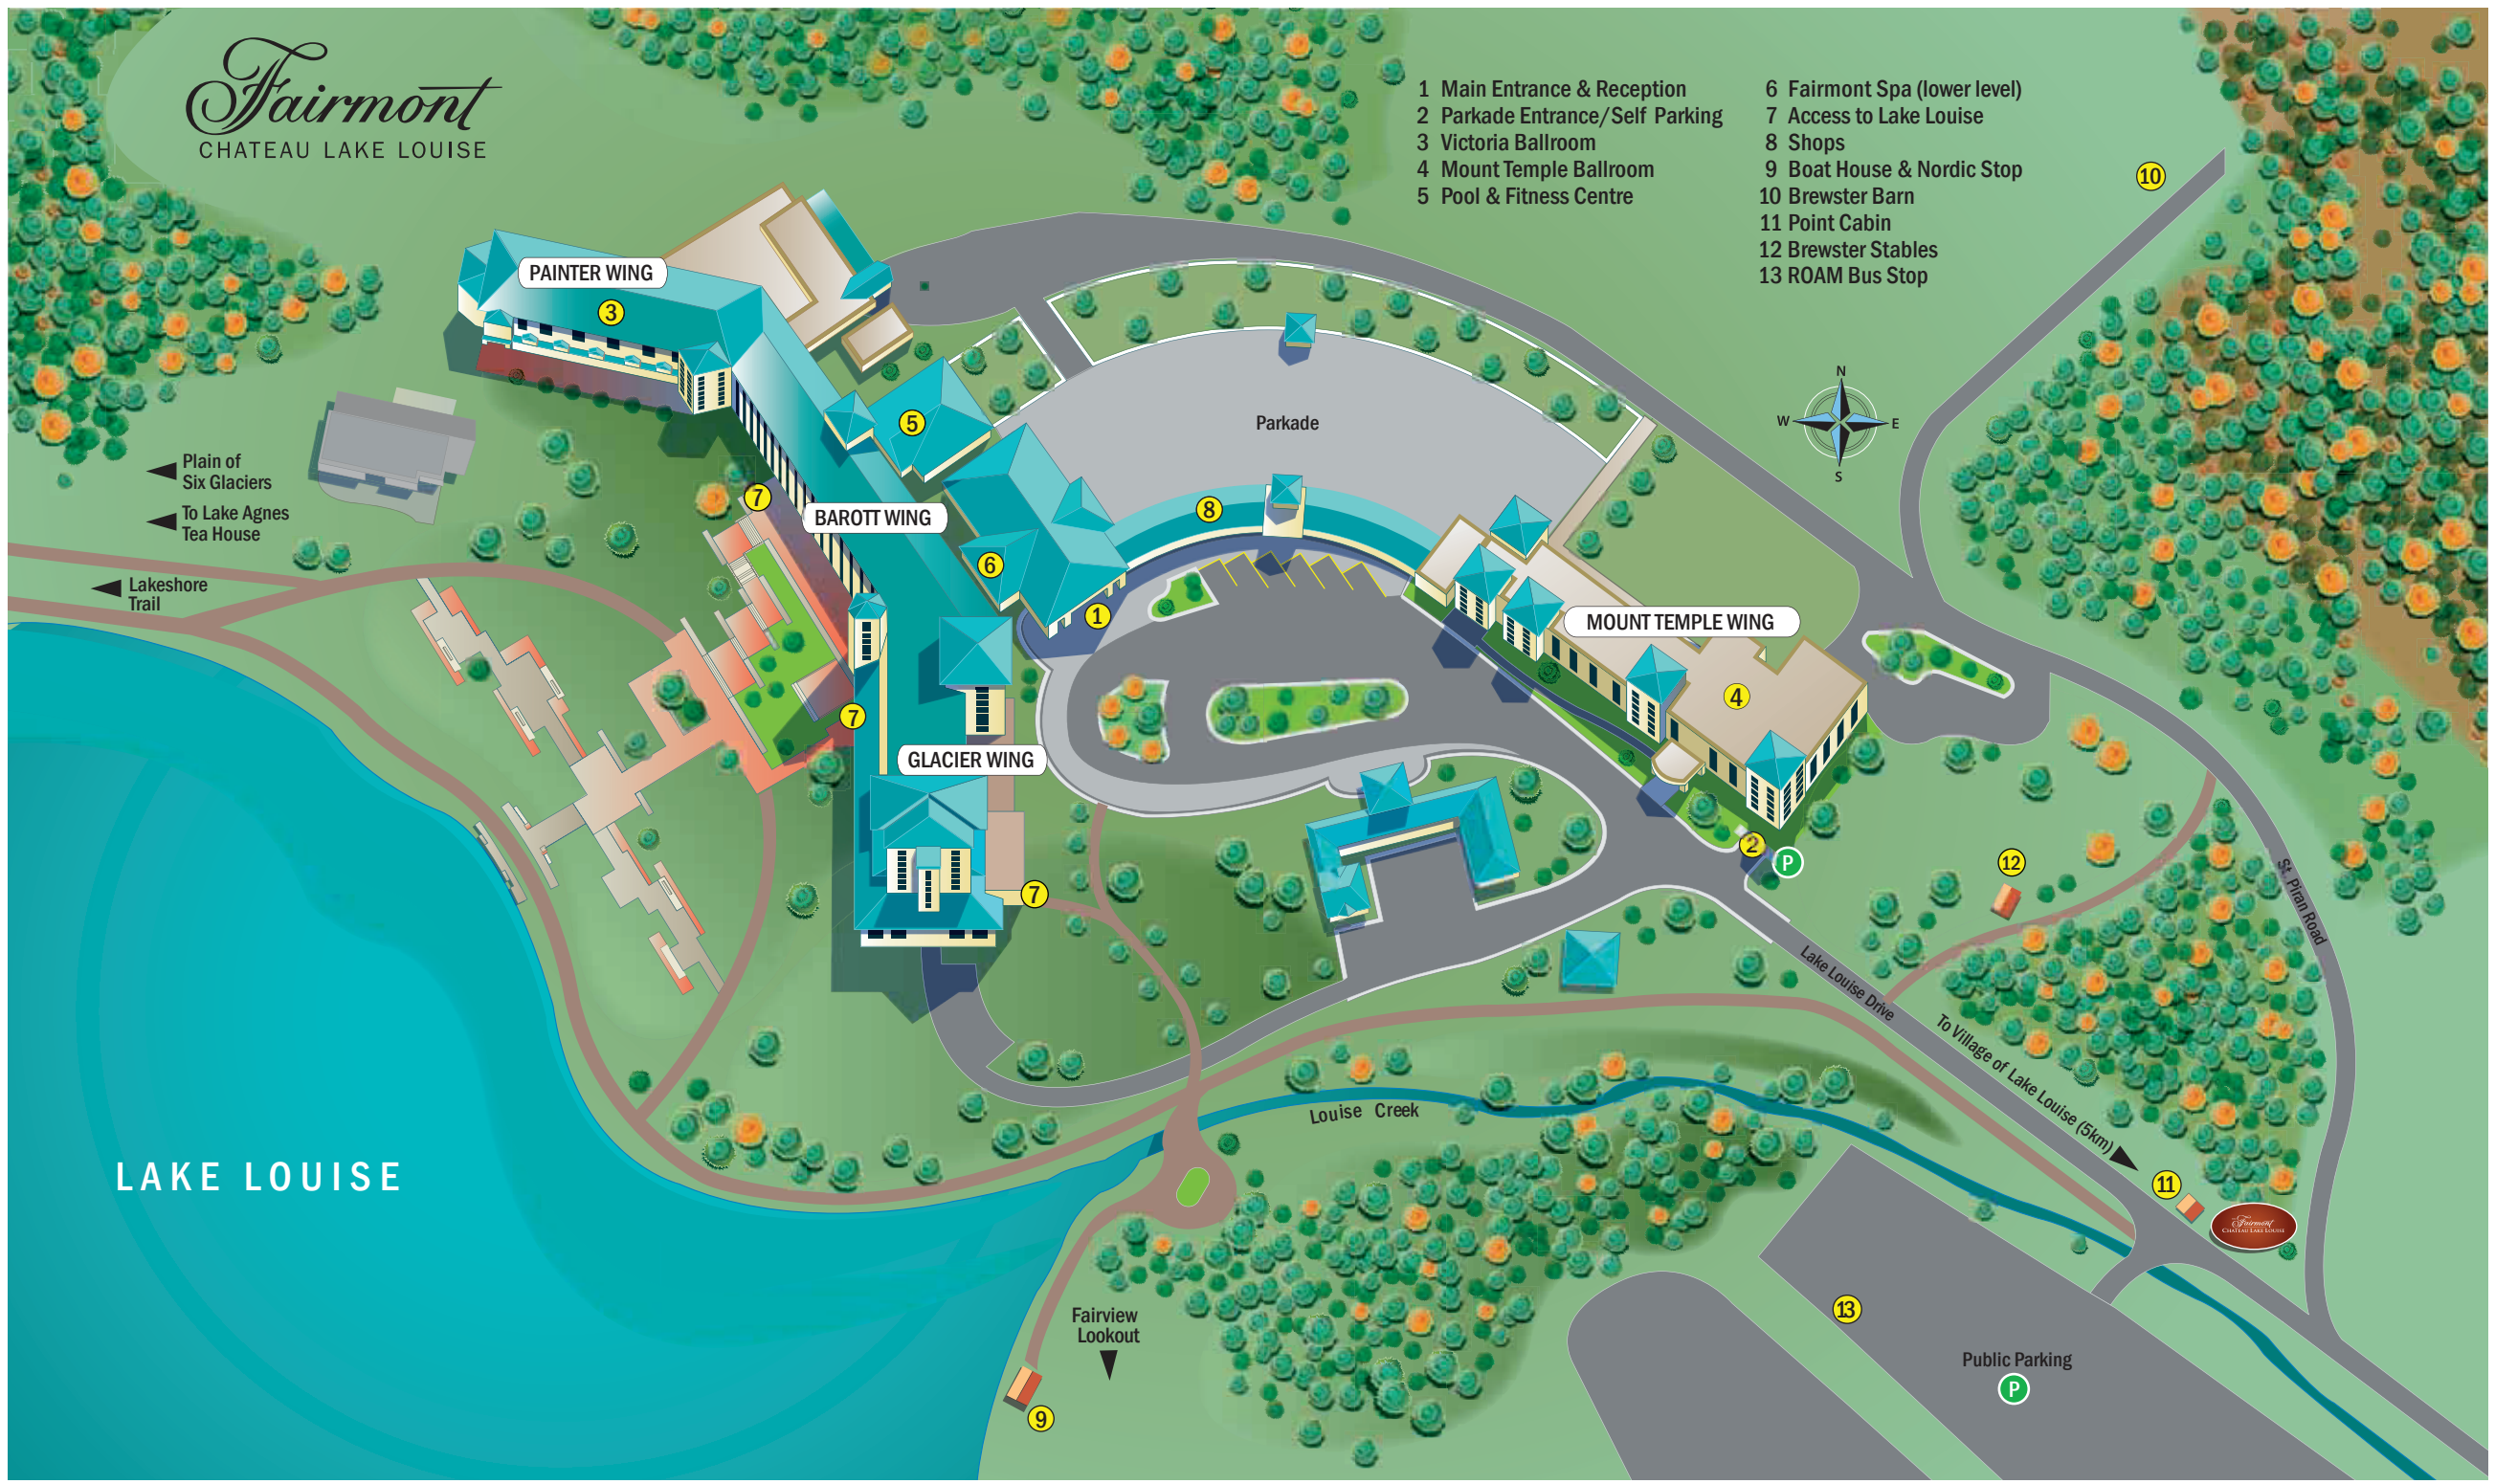

Fairmont

CHATEAU LAKE LOUISE

- 1 Main Entrance & Reception
- 2 Parkade Entrance/Self Parking
- 3 Victoria Ballroom
- 4 Mount Temple Ballroom
- 5 Pool & Fitness Centre
- 6 Fairmont Spa (lower level)
- 7 Access to Lake Louise
- 8 Shops
- 9 Boat House & Nordic Stop
- 10 Brewster Barn
- 11 Point Cabin
- 12 Brewster Stables
- 13 ROAM Bus Stop

LAKE LOUISE

Fairmont

CHATEAU LAKE LOUISE

LAKE LOUISE

GLACIER WING
LOWER LOBBY LEVEL

GLACIER WING
LOBBY LEVEL

MOUNT TEMPLE WING

Floors 1-5 access
via East Elevators

6th floor access via West
Elevators on the 5th Floor

Guestrooms 2929-6935
Access via Mt. Temple Wing West Elevator

Guestrooms 1929-1935
Access via Lower Level or Floors 1-5

- A** Hotel Entrance
- B** Bell Desk
- C** Concierge
- D** Guide's Cabin
- E** Ski Valet/Tour Desk
- F** Tour Arrival

- DINING & LOUNGES
- SHOPS & BOUTIQUES
- HOTEL SERVICES
- MEETING & CONVENTION
- ELEVATORS